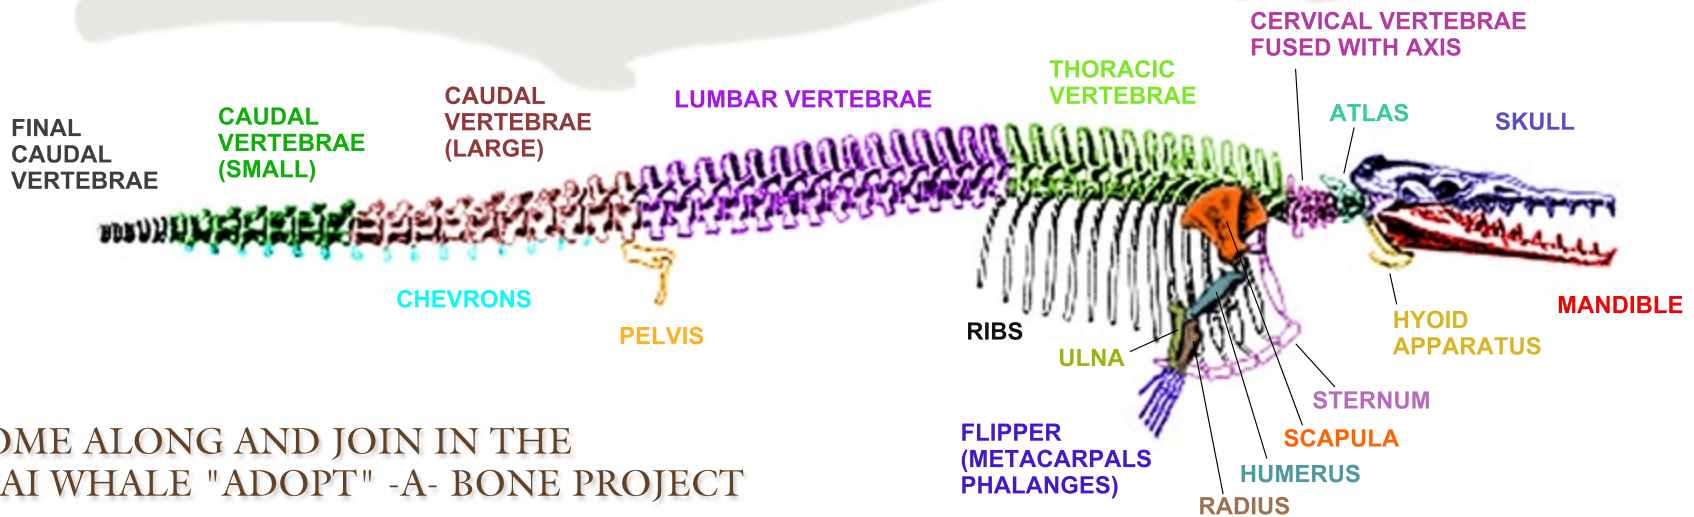

From the Deep The Ojai Whale, Bone by Bone

COME ALONG AND JOIN IN THE OJAI WHALE "ADOPT" -A- BONE PROJECT

Take part in the Ojai Valley Whale Society's Whale exhibition by participating in the Ojai Whale Adopt-a-Bone project. "Adopt" a bone, and your name, or the name of a person, school, or class you wish to honor will be proudly displayed with the long-term exhibition of the skeleton. When you make your payment, you will receive a Certificate of Adoption.

The Adopt-A-Bone Project money will pay for excavation of the remaining fossils, and preparation, restoration, and mounting of the re-articulated/re-created axial skeleton at a museum that will sustain programs of research, exhibits, publications, music and education. Contributions are tax-deductible to the extent of the law.

\$133,000	Skull (1)	\$14,000	Pelvis (what remains of the Whale's legs-vestigial hind limbs-from when it was a land creature) (2)	\$2,800	Chevrons (V-shaped bones under tail bones) (14)
\$56,000	Mandible (jaw bone) (2)	\$10,500	Humerus (shoulder ball-joint) (2)	\$2,450	Caudal vertebrae (smaller tail bones) (7)
\$24,500	Sternum (breastbone) (1)	\$11,900	Rib (14 on right, 14 on left)	\$2,100	Teeth (from upper jaw) (13/14)
\$17,500	Scapula (shoulder blade) (2)	\$7,000	Lumbar vertebrae (the largest back bones between ribs and pelvis) (14)	\$2,100	Teeth (from lower jaw) (14/15)
\$28,000	Cervical Vertebrae (5 fused with Axis) (1)	\$5,250	Thoracic vertebrae (chest area) (14)	\$1,750	Metacarpals and phalanges (wrist and finger bones)
\$24,000	Atlas (1)	\$4,900	Radius (outside arm bone) (2)		
\$17,500	Final caudal vertebrae (last three tailbones fused together)	\$4,900	Ulna (inside arm bone) (2)		
\$14,000	Hyoid apparatus (complex of 5 bones at the base of the tongue) (1)	\$3,500	Caudal vertebrae (larger tail bones) (10)		